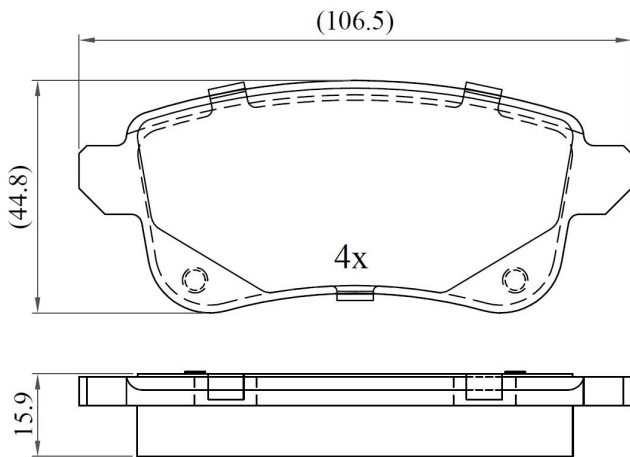

Make: RENAULT

Model: TALISMAN

Part Number: ADB06124

Vehicle Manufacturing/Engine:

ADB06124

Specifications

Fitting Position	:	Rear
Model Date	:	2015-

Or. Caliper	:	
WVA	:	22103
FMSI	:	
Length	:	106.5
Width	:	44.8
Thickness	:	15.9