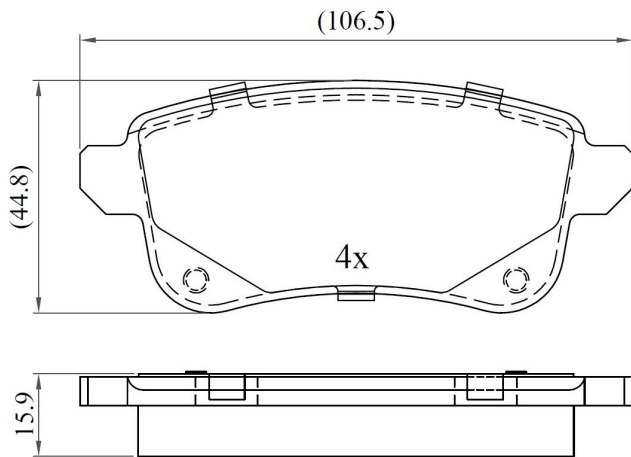

Make: RENAULT

Model: TALISMAN

Part Number: ADB06124

Vehicle Manufacturing/Engine:

ADB06124

Specifications

| | | |
|-------------------------|---|-------|
| Fitting Position | : | Rear |
| Model Date | : | 2015- |

| | | |
|--------------------|---|-------|
| Or. Caliper | : | |
| WVA | : | 22103 |
| FMSI | : | |
| Length | : | 106.5 |
| Width | : | 44.8 |
| Thickness | : | 15.9 |