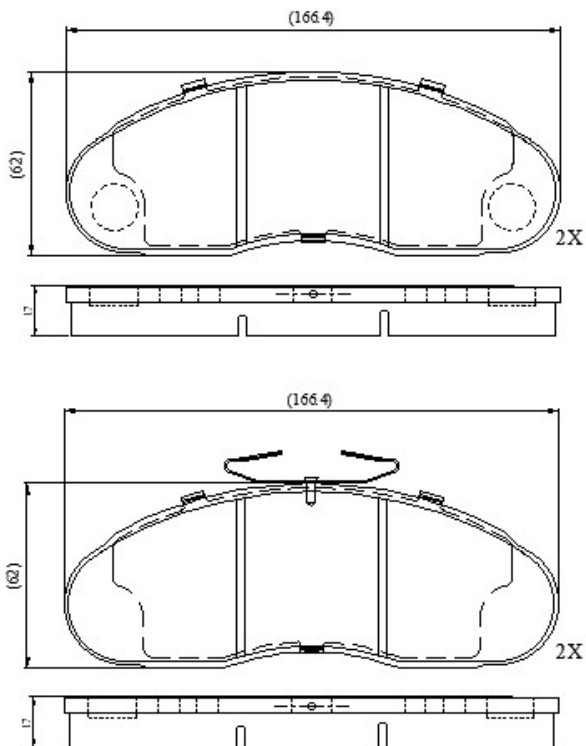

Make: RENAULT

Model: Traffic->10/00

Part Number: ADB0183

Vehicle Manufacturing/Engine:

ADB0183

Specifications

Fitting Position

:

Front

Model Date	:	09/89-10/00
Or. Caliper	:	Bendix
WVA	:	29071
FMSI	:	
Length	:	166.4
Width	:	62
Thickness	:	17