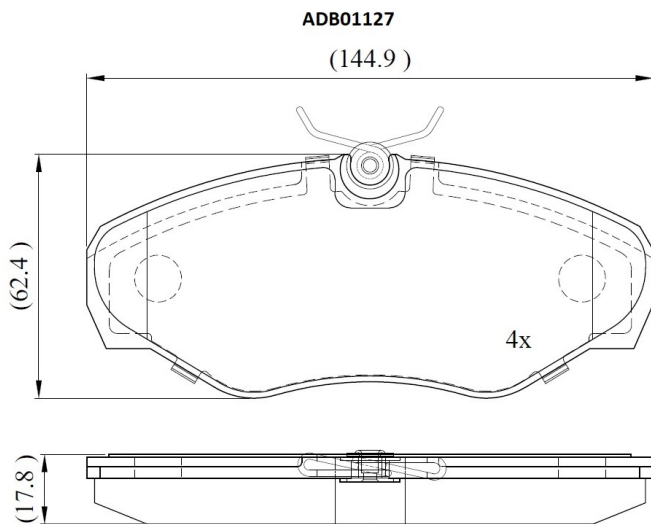

Make: RENAULT

Model: Traffic->10/00

Part Number: ADB01127

Vehicle Manufacturing/Engine:

Specifications

Fitting Position	:	Front
Model Date	:	10/00->
Or. Caliper	:	Lucas

WVA	:	23099
FMSI	:	
Length	:	144.9
Width	:	62.4
Thickness	:	17.8