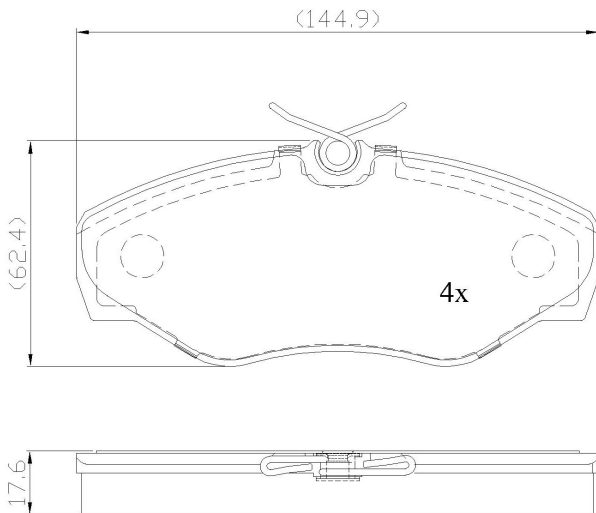

Make: RENAULT

Model: Traffic II Box

Part Number: ADB01780

Vehicle Manufacturing/Engine:

ADB01780

Specifications

Fitting Position	:	Front
Model Date	:	03/01->

Or. Caliper	:	Lucas
WVA	:	23099
FMSI	:	
Length	:	145
Width	:	62.6
Thickness	:	17.6