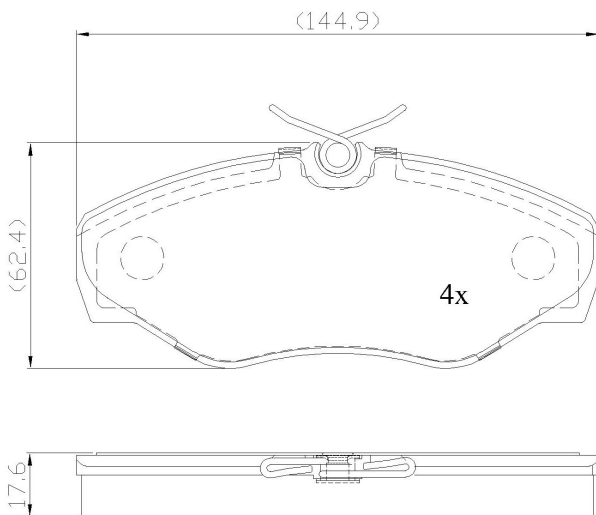

Make: RENAULT

Model: Traffic II Box

Part Number: ADB01780

Vehicle Manufacturing/Engine:

ADB01780

Specifications

| | | |
|-------------------------|---|---------|
| Fitting Position | : | Front |
| Model Date | : | 08/06-> |

| | | |
|--------------------|---|-------|
| Or. Caliper | : | Lucas |
| WVA | : | 23099 |
| FMSI | : | |
| Length | : | 145 |
| Width | : | 62.6 |
| Thickness | : | 17.6 |