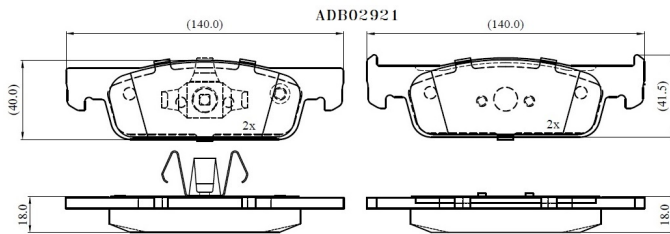

Make: RENAULT

Model: TWINGO III

Part Number: ADB02921

Vehicle Manufacturing/Engine:

Specifications

Fitting Position	:	Front
Model Date	:	2016-
Or. Caliper	:	
WVA	:	25702
FMSI	:	
Length	:	140
Width	:	40.0/41.5

Thickness

:

18