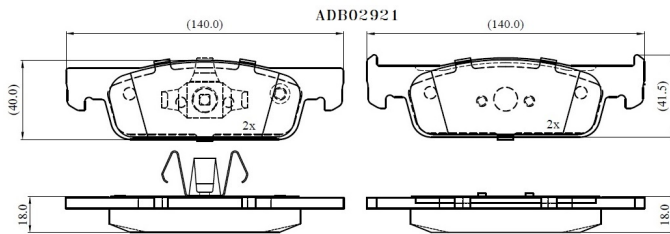

Make: RENAULT

Model: TWINGO III

Part Number: ADB02921

Vehicle Manufacturing/Engine:

Specifications

Fitting Position	:	Front
Model Date	:	2018-
Or. Caliper	:	
WVA	:	25702
FMSI	:	
Length	:	140
Width	:	40.0/41.5

Thickness

:

18