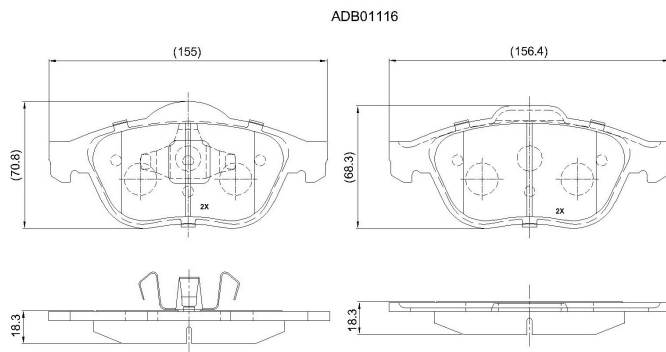

Make: RENAULT

Model: Vel Satis

Part Number: ADB01116

Vehicle Manufacturing/Engine:

Specifications

Fitting Position	:	Front
Model Date	:	06/02->
Or. Caliper	:	Ate
WVA	:	23248
FMSI	:	
Length	:	156.4/155.0

Width	:	72.8/68.3
Thickness	:	18.3