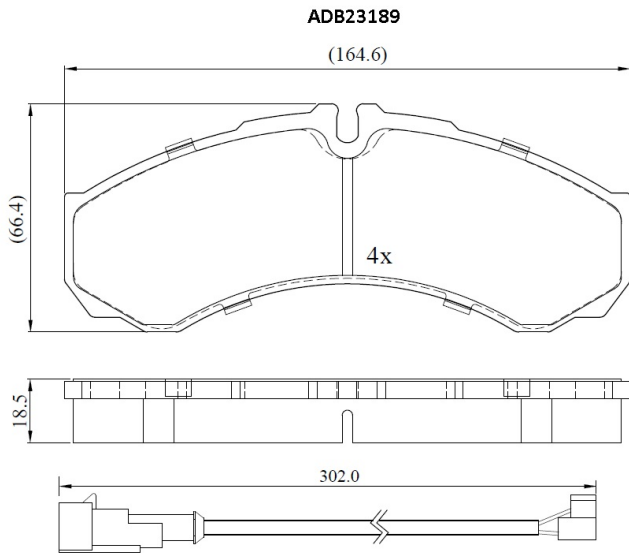

Make: RENAULTTRUCKS

Model: MAXITY

Part Number: ADB23189

Vehicle Manufacturing/Engine:

Specifications

Fitting Position	:	Rear
Model Date	:	2011-

Or. Caliper	:	
WVA	:	29121
FMSI	:	
Length	:	
Width	:	
Thickness	:	