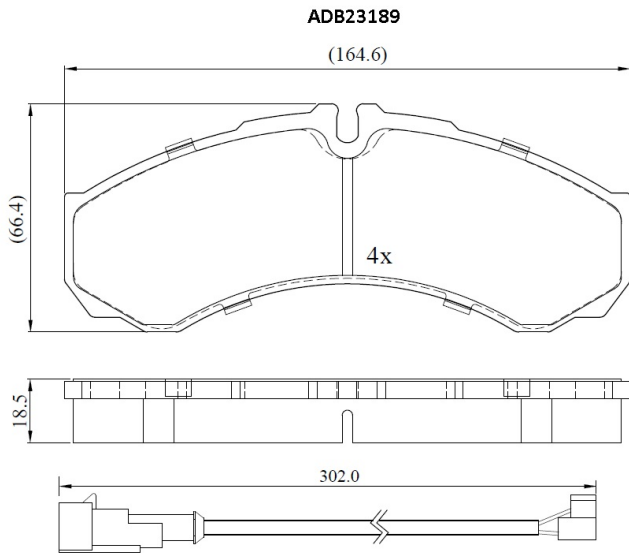

Make: RENAULTTRUCKS

Model: MAXITY

Part Number: ADB23189

Vehicle Manufacturing/Engine:

Specifications

Fitting Position	:	Rear
Model Date	:	2010-

Or. Caliper	:	
WVA	:	29121
FMSI	:	
Length	:	
Width	:	
Thickness	:	