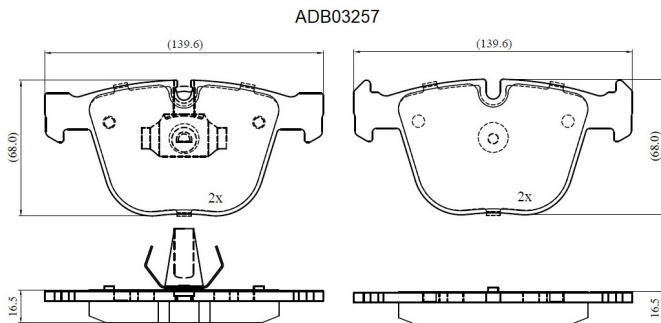

Make: ROLLS-ROYCE

Model: PHANTOM VII Drophead Coupe

Part Number: ADB03257

Vehicle Manufacturing/Engine:

Specifications

Fitting Position	:	Rear
Model Date	:	2007-2017
Or. Caliper	:	
WVA	:	23730
FMSI	:	
Length	:	139.6

Width	:	68
Thickness	:	16.5