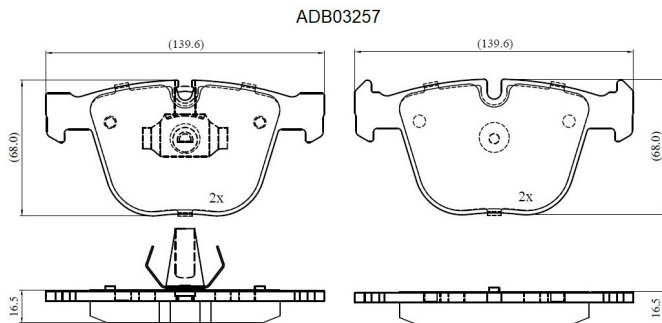

Make: ROLLS-ROYCE

Model: PHANTOM VII

Part Number: ADB03257

Vehicle Manufacturing/Engine:

Specifications

Fitting Position	:	Rear
Model Date	:	2003-2017
Or. Caliper	:	
WVA	:	23730
FMSI	:	
Length	:	139.6

Width	:	68
Thickness	:	16.5