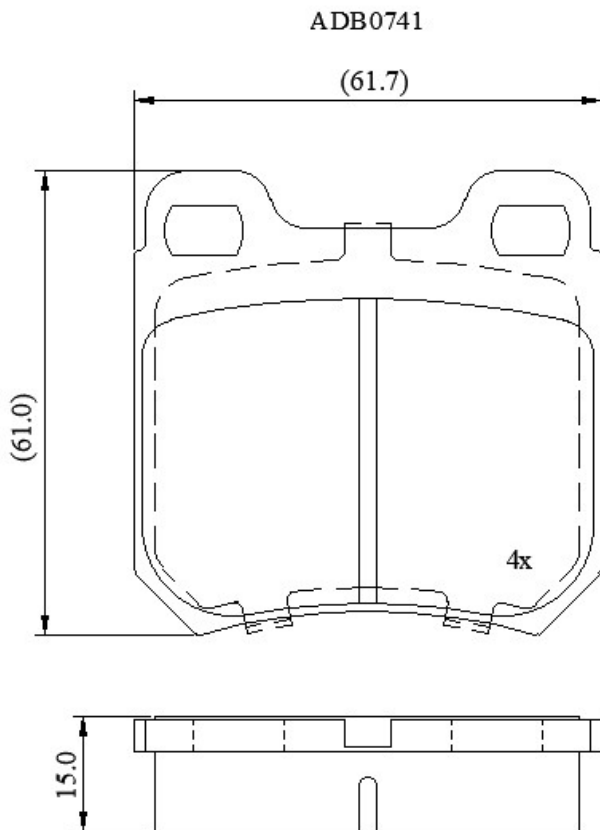

Make: SAAB

Model: 09-May

Part Number: ADB0741

Vehicle Manufacturing/Engine:

Specifications

Fitting Position

:

Rear

Model Date	:	10/97-07/99
Or. Caliper	:	Ate
WVA	:	21050
FMSI	:	
Length	:	61.7
Width	:	61
Thickness	:	15