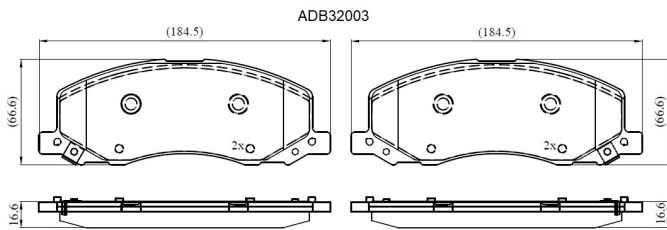

Make: SAAB

Model: 09-May

Part Number: ADB32003

Vehicle Manufacturing/Engine:

Specifications

Fitting Position	:	Front
Model Date	:	05/10-->
Or. Caliper	:	TRW
WVA	:	2,44,18,24,419
FMSI	:	
Length	:	184.7
Width	:	66.6

Thickness

:

16.5