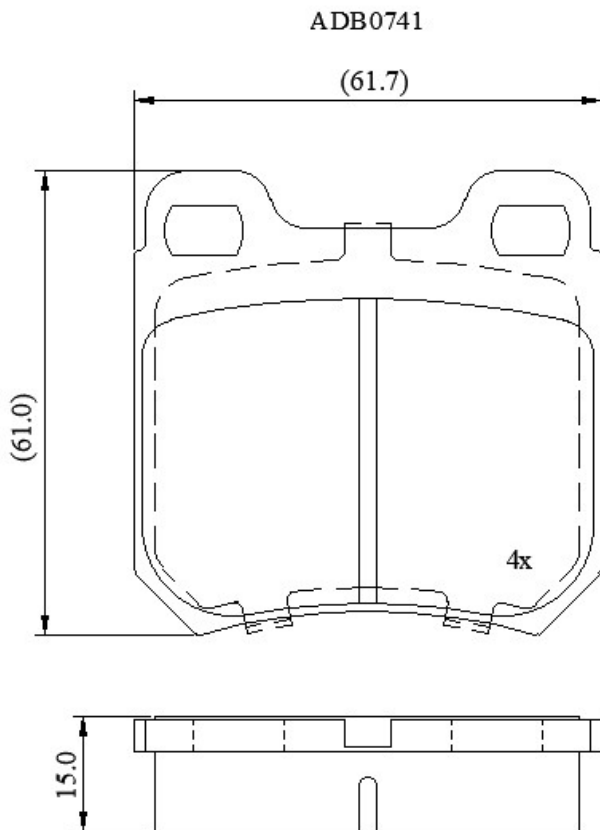

Make: SAAB

Model: 9-3 (-> 02)

Part Number: ADB0741

Vehicle Manufacturing/Engine:

Specifications

Fitting Position

:

Rear

Model Date	:	04/98-05/02
Or. Caliper	:	Ate
WVA	:	21050
FMSI	:	
Length	:	61.7
Width	:	61
Thickness	:	15