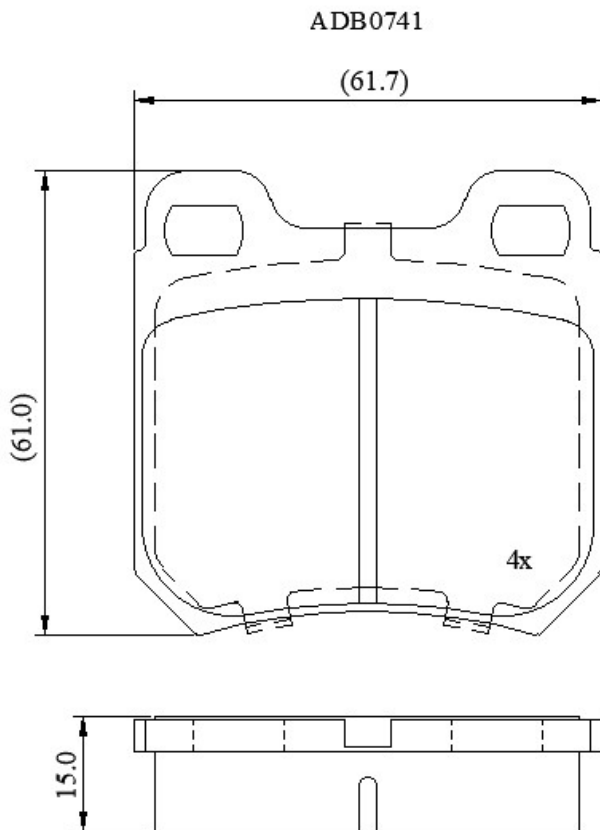

Make: SAAB

Model: 9-3 (-> 02)

Part Number: ADB0741

Vehicle Manufacturing/Engine:

Specifications

Fitting Position

:

Rear

Model Date	:	03/99-05/02
Or. Caliper	:	Ate
WVA	:	21050
FMSI	:	
Length	:	61.7
Width	:	61
Thickness	:	15