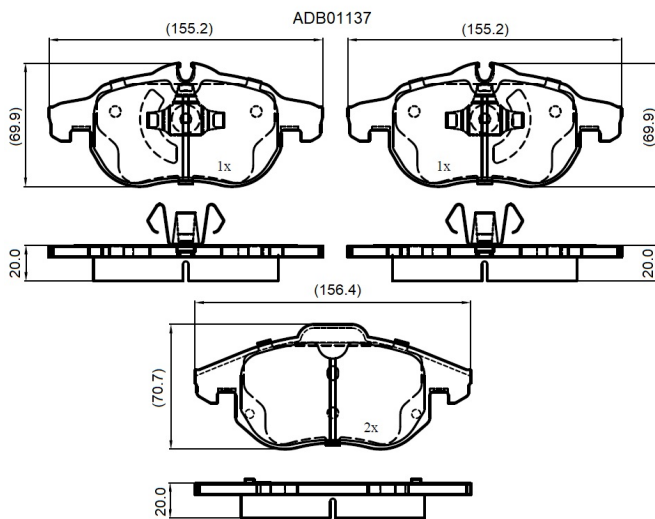

Make: SAAB

Model: 9-3 (02->)

Part Number: ADB01137

Vehicle Manufacturing/Engine:

Specifications

Fitting Position	:	Front
Model Date	:	05/02->
Or. Caliper	:	Ate

WVA	:	23402
FMSI	:	
Length	:	156.4/155.2
Width	:	70.7/69.9
Thickness	:	20