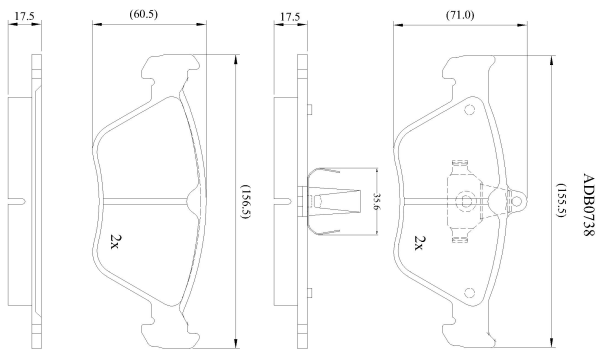

Make: SAAB

Model: 900 (09/93 ->06/98)

Part Number: ADB0738

Vehicle Manufacturing/Engine:

Specifications

Fitting Position	:	Front
Model Date	:	09/93-08/96
Or. Caliper	:	Ate
WVA	:	21411
FMSI	:	
Length	:	155.5/156.5
Width	:	60.5/71.0
Thickness	:	17.5