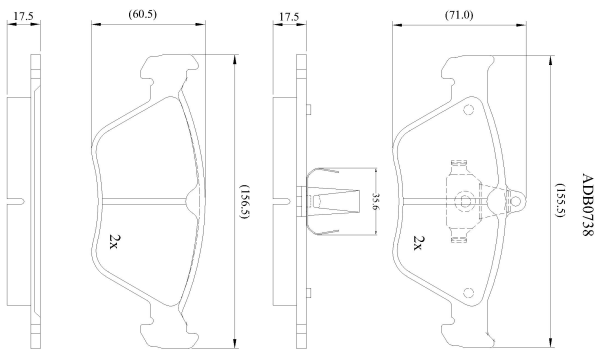

**Make: SAAB**

**Model: 900 (09/93 ->06/98)**

**Part Number: ADB0738**

**Vehicle Manufacturing/Engine:**

## Specifications

<b>Fitting Position</b>	:	Front
<b>Model Date</b>	:	09/93-08/96
<b>Or. Caliper</b>	:	Ate
<b>WVA</b>	:	21411
<b>FMSI</b>	:	
<b>Length</b>	:	155.5/156.5
<b>Width</b>	:	60.5/71.0
<b>Thickness</b>	:	17.5