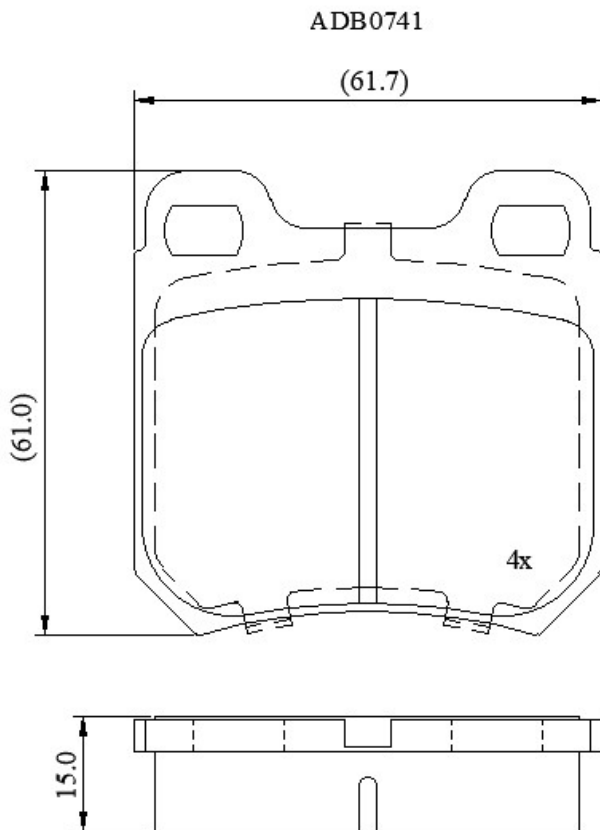

Make: SAAB

Model: 900 (09/93 ->06/98)

Part Number: ADB0741

Vehicle Manufacturing/Engine:

Specifications

Fitting Position

:

Rear

Model Date	:	09/93-06/98
Or. Caliper	:	Ate
WVA	:	21050
FMSI	:	
Length	:	61.7
Width	:	61
Thickness	:	15