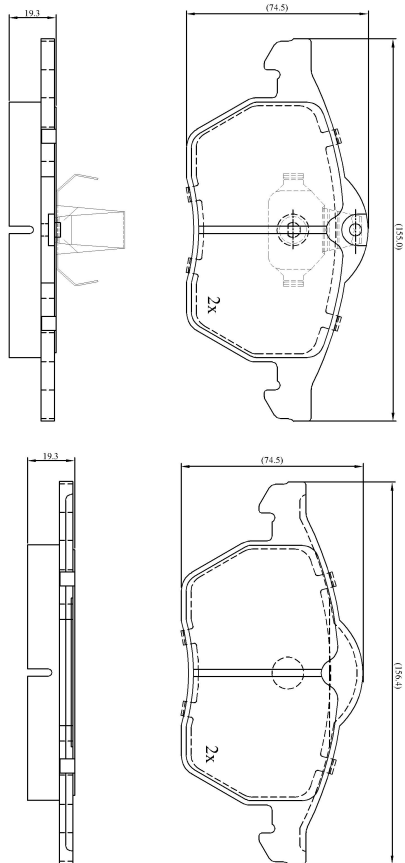

Make: SAAB

Model: 900 (09/93 ->06/98)

Part Number: ADB0749

Vehicle Manufacturing/Engine:

ADB0749

Specifications

Fitting Position	:	Front
Model Date	:	08/96-06/98
Or. Caliper	:	Ate
WVA	:	23115
FMSI	:	
Length	:	156.4/155.0
Width	:	74.5
Thickness	:	19.3