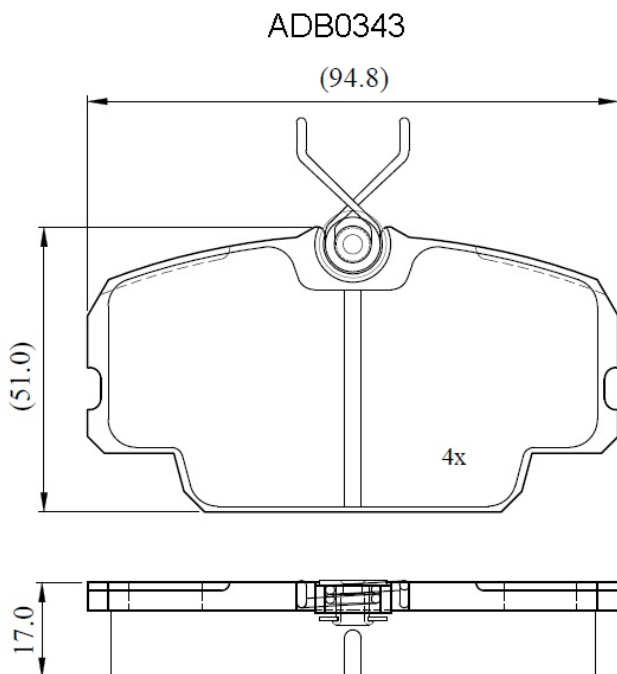

Make: SAAB

Model: 900(->09/93)

Part Number: ADB0343

Vehicle Manufacturing/Engine:

Specifications

Fitting Position	:	Front
Model Date	:	04/89-09/93
Or. Caliper	:	Lucas
WVA	:	2,07,49,20,890
FMSI	:	
Length	:	94.75
Width	:	51
Thickness	:	17