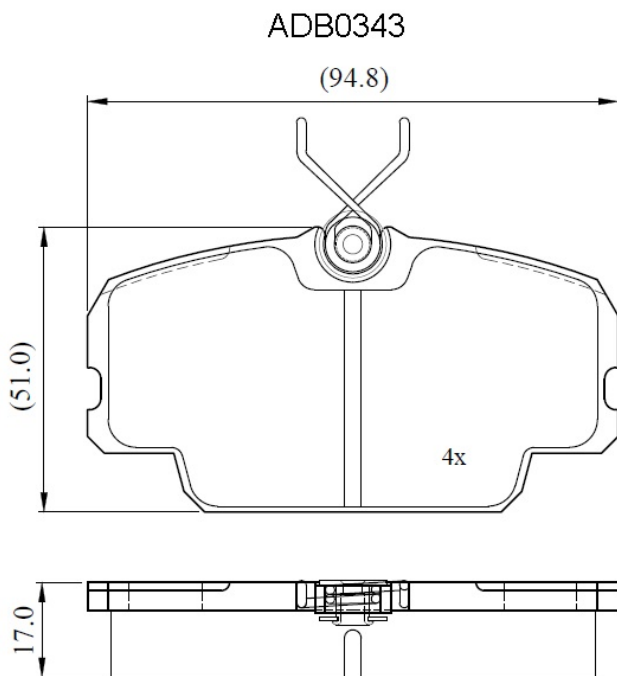

Make: SAAB

Model: 900(->09/93)

Part Number: ADB0343

Vehicle Manufacturing/Engine:

Specifications

Fitting Position	:	Front
Model Date	:	08/87-09/93
Or. Caliper	:	Lucas
WVA	:	2,07,49,20,890
FMSI	:	
Length	:	94.75
Width	:	51
Thickness	:	17