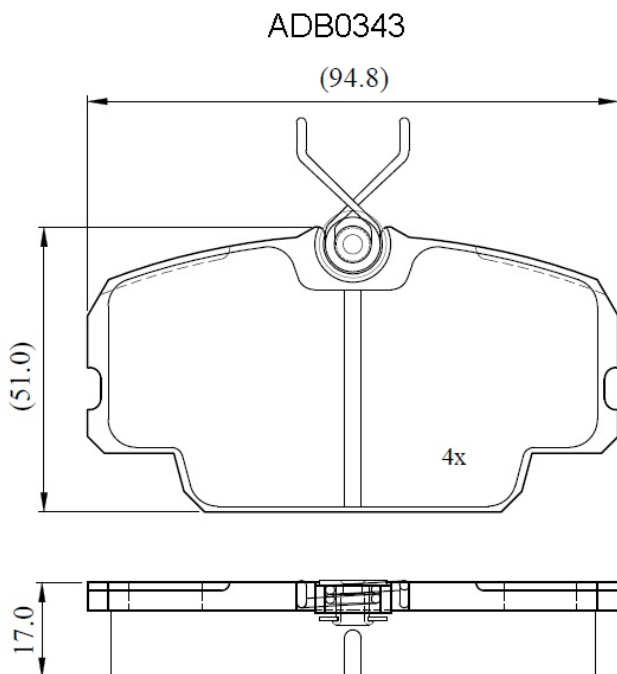

Make: SAAB

Model: 900(->09/93)

Part Number: ADB0343

Vehicle Manufacturing/Engine:

Specifications

Fitting Position	:	Front
Model Date	:	04/84-09/93
Or. Caliper	:	Lucas
WVA	:	2,07,49,20,890
FMSI	:	
Length	:	94.75
Width	:	51
Thickness	:	17