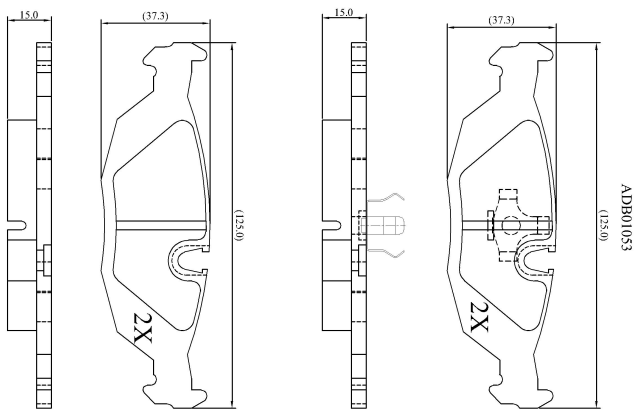

Make: SAAB

Model: 900(->09/93)

Part Number: ADB01053

Vehicle Manufacturing/Engine:

Specifications

Fitting Position	:	Rear
Model Date	:	04/89-09/93
Or. Caliper	:	Ate
WVA	:	21089
FMSI	:	
Length	:	125
Width	:	36
Thickness	:	15