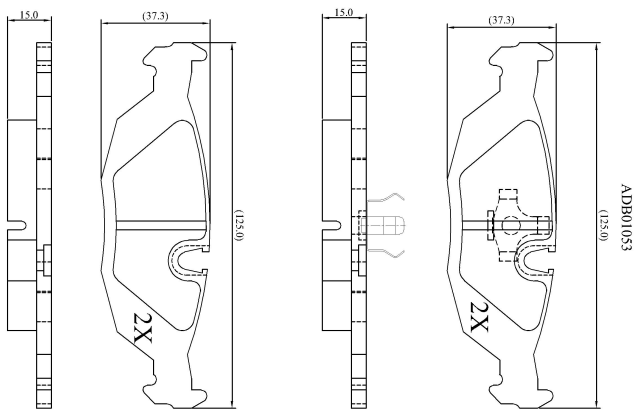

Make: SAAB

Model: 900(->09/93)

Part Number: ADB01053

Vehicle Manufacturing/Engine:

Specifications

Fitting Position	:	Rear
Model Date	:	08/87-09/93
Or. Caliper	:	Ate
WVA	:	21089
FMSI	:	
Length	:	125
Width	:	36
Thickness	:	15