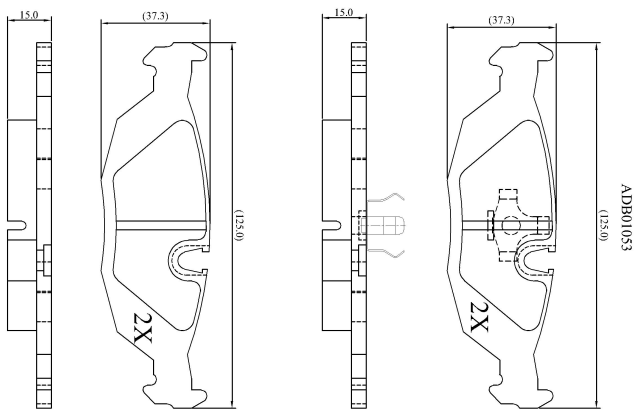

Make: SAAB

Model: 900(->09/93)

Part Number: ADB01053

Vehicle Manufacturing/Engine:

Specifications

Fitting Position	:	Rear
Model Date	:	01/88-09/93
Or. Caliper	:	Ate
WVA	:	21089
FMSI	:	
Length	:	125
Width	:	36
Thickness	:	15