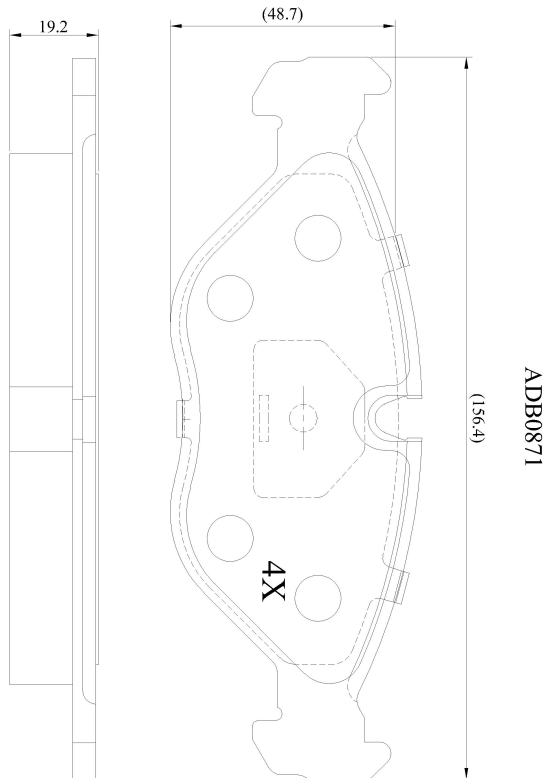

Make: SAAB

Model: 9000/CD

Part Number: ADB0871

Vehicle Manufacturing/Engine:

Specifications

Fitting Position	:	Front
Model Date	:	05/84-10/97
Or. Caliper	:	Ate
WVA	:	21154
FMSI	:	
Length	:	156.4
Width	:	54.4
Thickness	:	19.5