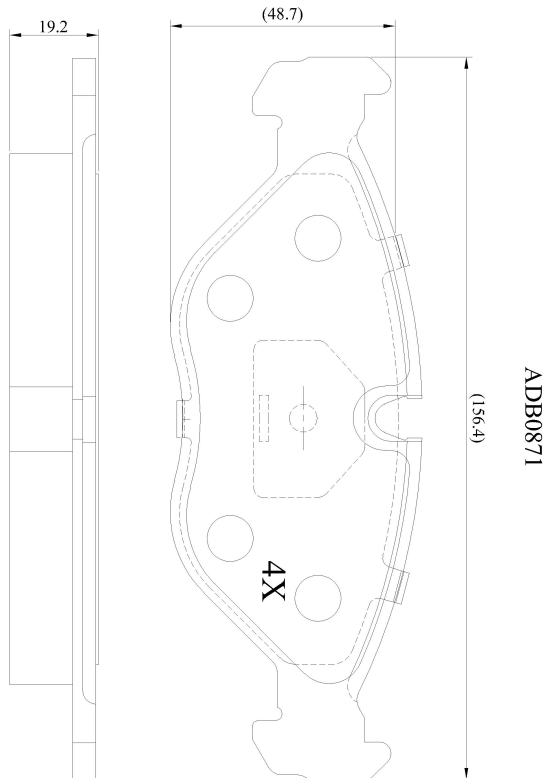

Make: SAAB

Model: 9000/CD

Part Number: ADB0871

Vehicle Manufacturing/Engine:

Specifications

Fitting Position	:	Front
Model Date	:	08/88-10/97
Or. Caliper	:	Ate
WVA	:	21154
FMSI	:	
Length	:	156.4
Width	:	54.4
Thickness	:	19.5