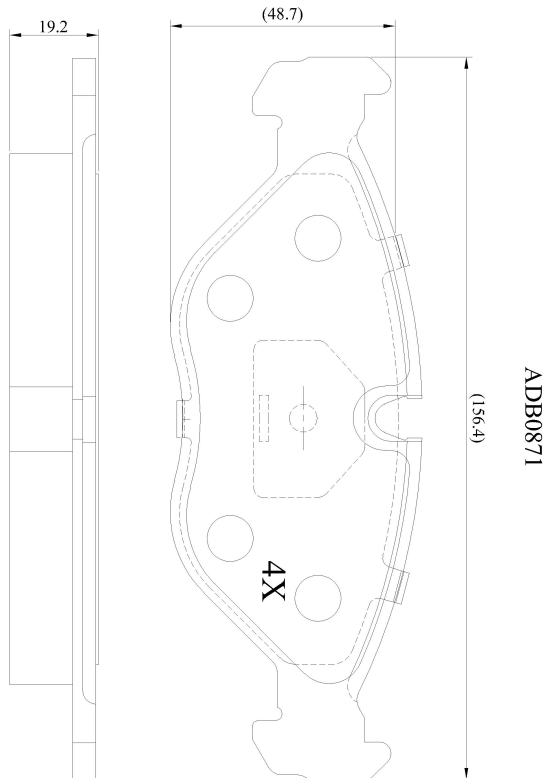

Make: SAAB

Model: 9000/CD

Part Number: ADB0871

Vehicle Manufacturing/Engine:

Specifications

Fitting Position	:	Front
Model Date	:	10/90-10/97
Or. Caliper	:	Ate
WVA	:	21154
FMSI	:	
Length	:	156.4
Width	:	54.4
Thickness	:	19.5