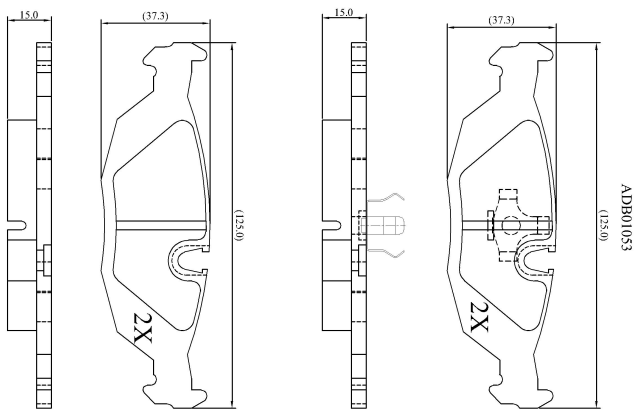

Make: SAAB

Model: 9000/CD

Part Number: ADB01053

Vehicle Manufacturing/Engine:

Specifications

Fitting Position	:	Rear
Model Date	:	05/84-10/97
Or. Caliper	:	Ate
WVA	:	21089
FMSI	:	
Length	:	125
Width	:	36
Thickness	:	15