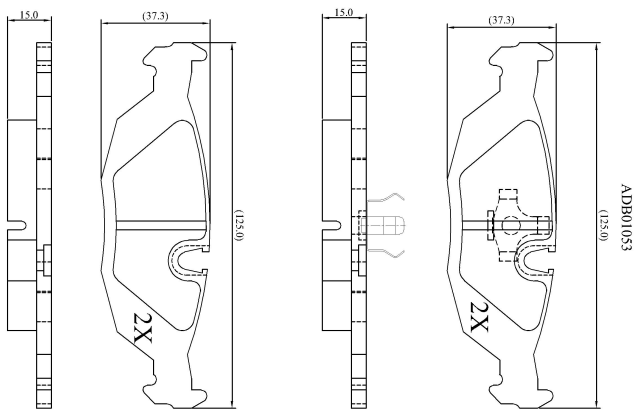

Make: SAAB

Model: 9000/CD

Part Number: ADB01053

Vehicle Manufacturing/Engine:

Specifications

Fitting Position	:	Rear
Model Date	:	08/88-10/97
Or. Caliper	:	Ate
WVA	:	21089
FMSI	:	
Length	:	125
Width	:	36
Thickness	:	15