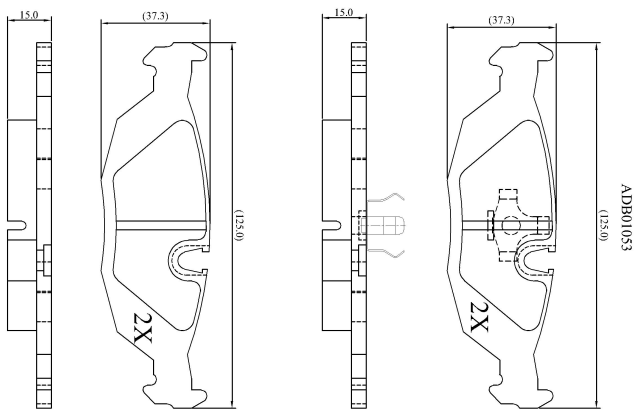

Make: SAAB

Model: 9000/CD

Part Number: ADB01053

Vehicle Manufacturing/Engine:

Specifications

Fitting Position	:	Rear
Model Date	:	10/90-10/97
Or. Caliper	:	Ate
WVA	:	21089
FMSI	:	
Length	:	125
Width	:	36
Thickness	:	15