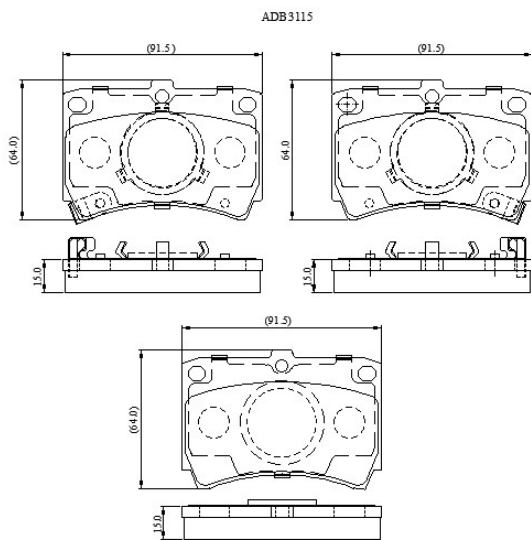

Make: SAO

Model: Penza

Part Number: ADB3115

Vehicle Manufacturing/Engine:

Specifications

Fitting Position	:	Front
Model Date	:	08/91-01/94

Or. Caliper	:	Sumitomo
WVA	:	20039
FMSI	:	
Length	:	91.5
Width	:	64
Thickness	:	15