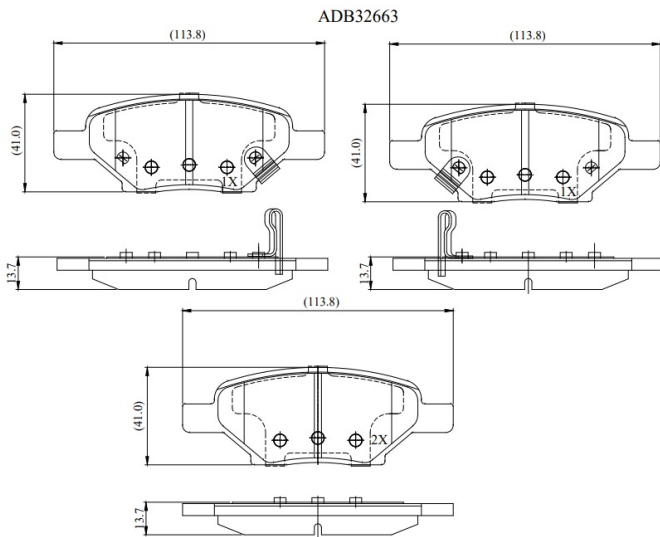

Make: SATURN

Model: Aura

Part Number: ADB32663

Vehicle Manufacturing/Engine:

Specifications

Fitting Position	:	Rear
Model Date	:	07-Sep
Or. Caliper	:	

WVA	:	
FMSI	:	D1033
Length	:	113.8
Width	:	41
Thickness	:	13.7