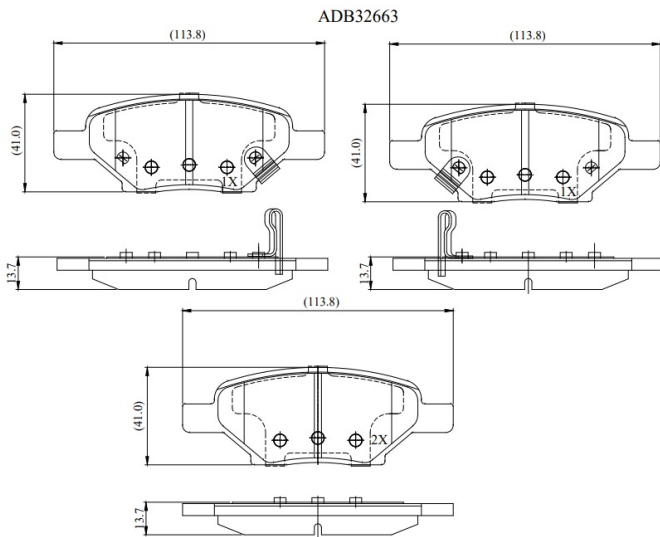

Make: SATURN

Model: Ion

Part Number: ADB32663

Vehicle Manufacturing/Engine:

Specifications

Fitting Position	:	Rear
Model Date	:	04-Jul
Or. Caliper	:	

WVA	:	
FMSI	:	D1033
Length	:	113.8
Width	:	41
Thickness	:	13.7