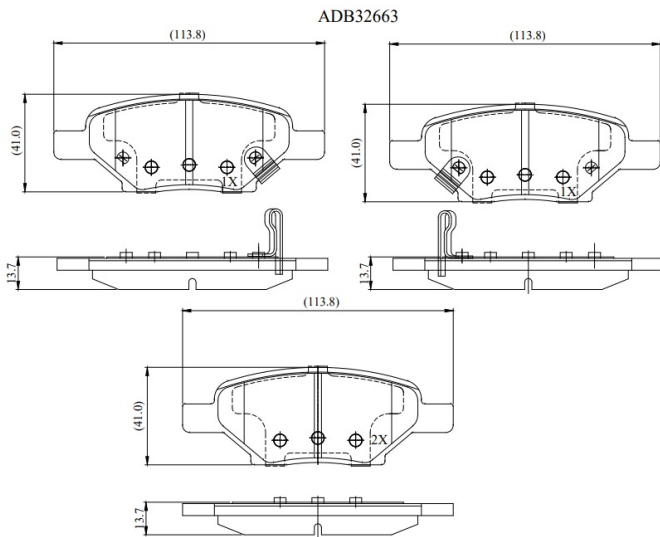

Make: SATURN

Model: Red Line

Part Number: ADB32663

Vehicle Manufacturing/Engine:

Specifications

Fitting Position	:	Rear
Model Date	:	04-Jul
Or. Caliper	:	

WVA	:	
FMSI	:	D1033
Length	:	113.8
Width	:	41
Thickness	:	13.7