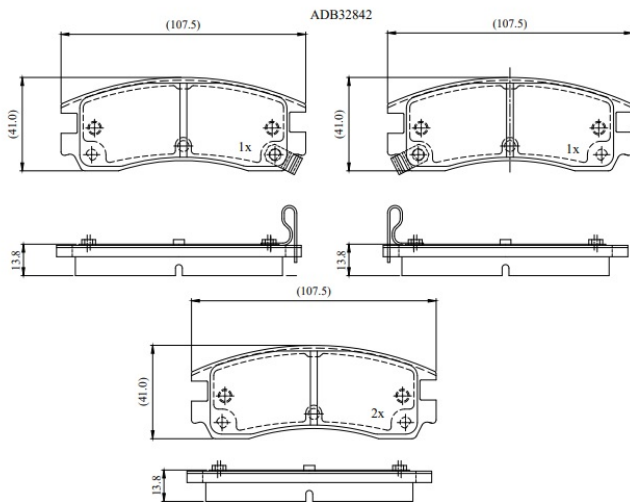

Make: SATURN

Model: SC Series

Part Number: ADB32842

Vehicle Manufacturing/Engine:

Specifications

Fitting Position	:	Rear
Model Date	:	91-98
Or. Caliper	:	

WVA	:	
FMSI	:	7387-D508
Length	:	107.5
Width	:	41
Thickness	:	13.8