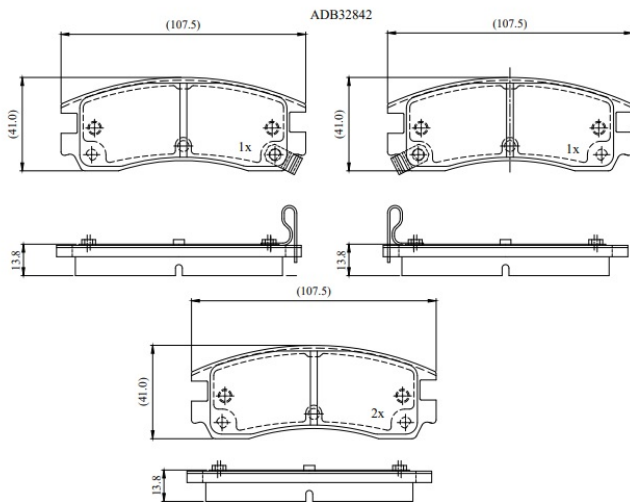

Make: SATURN

Model: SW Series

Part Number: ADB32842

Vehicle Manufacturing/Engine:

Specifications

Fitting Position	:	Rear
Model Date	:	93-98
Or. Caliper	:	

WVA	:	
FMSI	:	7387-D508
Length	:	107.5
Width	:	41
Thickness	:	13.8