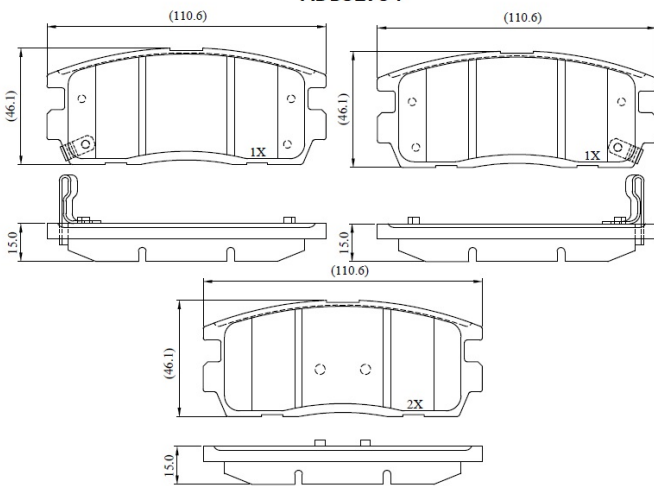

Make: SATURN

Model: TRUCK Green Line

Part Number: ADB32754

Vehicle Manufacturing/Engine:

ADB32754

Specifications

Fitting Position	:	Rear
Model Date	:	09-
Or. Caliper	:	

WVA	:	
FMSI	:	8391-D1275
Length	:	110.6
Width	:	46.1
Thickness	:	15