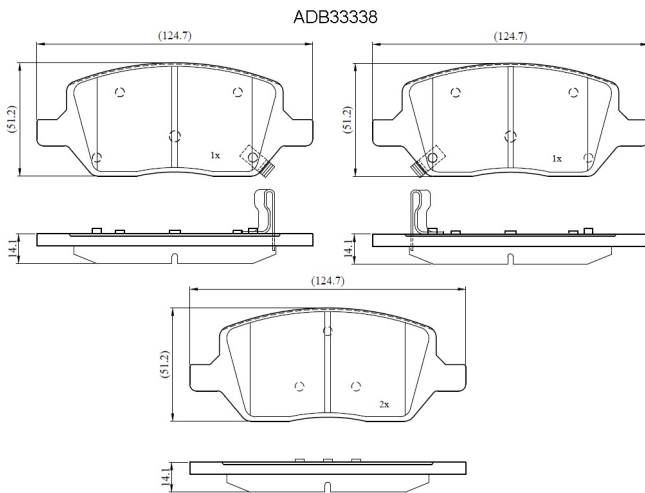

Make: SATURN

Model: TRUCK Outlook

Part Number: ADB33338

Vehicle Manufacturing/Engine:

Specifications

Fitting Position	:	Rear
Model Date	:	09-
Or. Caliper	:	

WVA	:	
FMSI	:	7999-D1093
Length	:	124.6
Width	:	51.1
Thickness	:	14.1