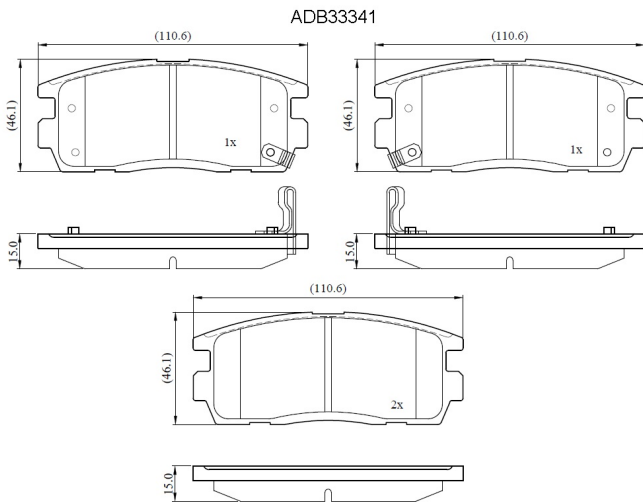

Make: SATURN

Model: TRUCK Vue Hybrid

Part Number: ADB33341

Vehicle Manufacturing/Engine:

Specifications

Fitting Position	:	Rear
Model Date	:	09-
Or. Caliper	:	

WVA	:	
FMSI	:	8391-D1275
Length	:	110.6
Width	:	46.1
Thickness	:	15