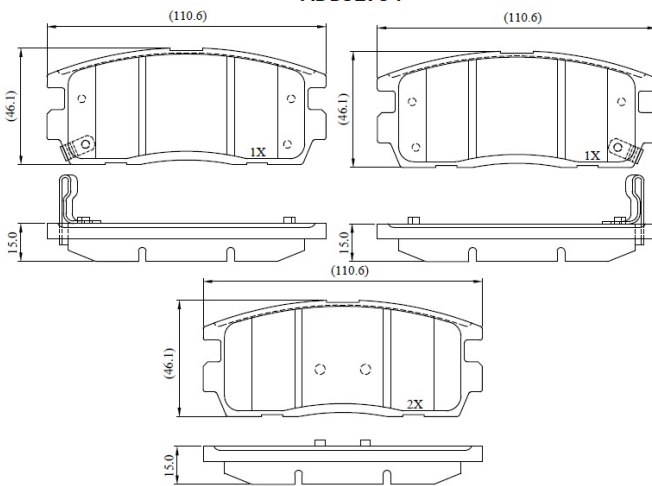

Make: SATURN

Model: TRUCK Vue

Part Number: ADB32754

Vehicle Manufacturing/Engine:

ADB32754

Specifications

Fitting Position	:	Rear
Model Date	:	08-Sep
Or. Caliper	:	

WVA	:	
FMSI	:	8391-D1275
Length	:	110.6
Width	:	46.1
Thickness	:	15