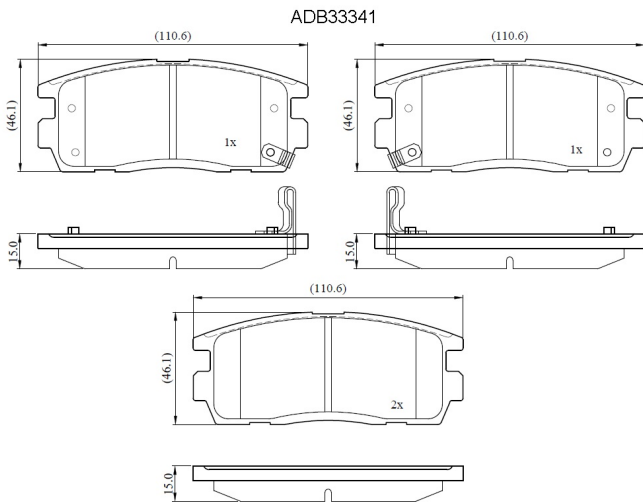

Make: SATURN

Model: TRUCK Vue

Part Number: ADB33341

Vehicle Manufacturing/Engine:

Specifications

Fitting Position	:	Rear
Model Date	:	08-Sep
Or. Caliper	:	

WVA	:	
FMSI	:	8391-D1275
Length	:	110.6
Width	:	46.1
Thickness	:	15