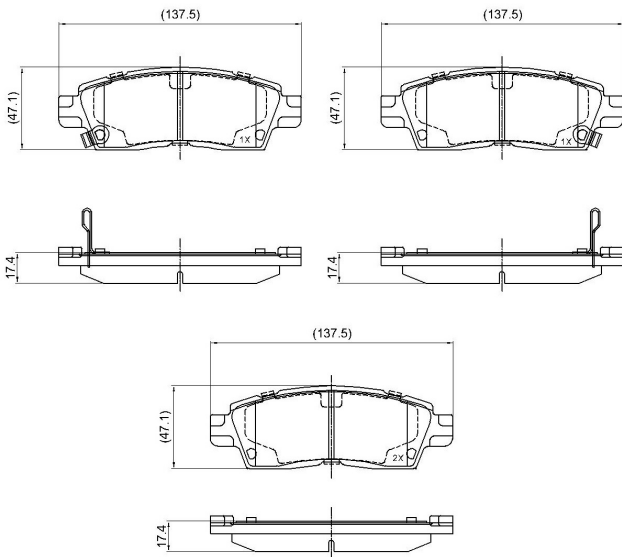

Make: SATURN

Model: TRUCK

Part Number: ADB32531

Vehicle Manufacturing/Engine:

ADB32531

Specifications

Fitting Position	:	Rear
Model Date	:	07-Aug

Or. Caliper	:	
WVA	:	
FMSI	:	D883
Length	:	137.5
Width	:	47.1
Thickness	:	17.4