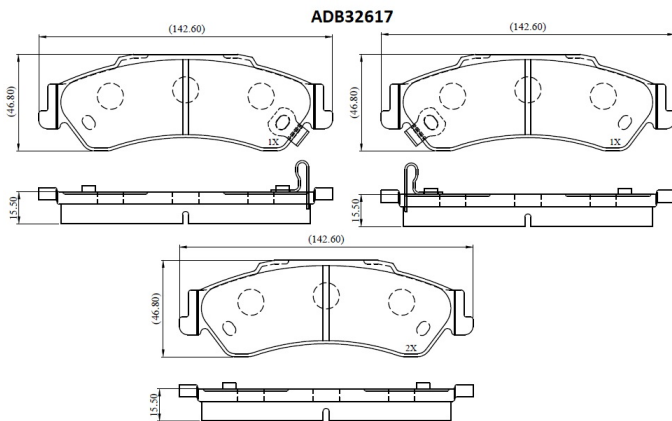

Make: SATURN

Model: TRUCK

Part Number: ADB32617

Vehicle Manufacturing/Engine:

Specifications

Fitting Position	:	Rear
Model Date	:	07-
Or. Caliper	:	
WVA	:	
FMSI	:	D729

Length	:
Width	:
Thickness	: