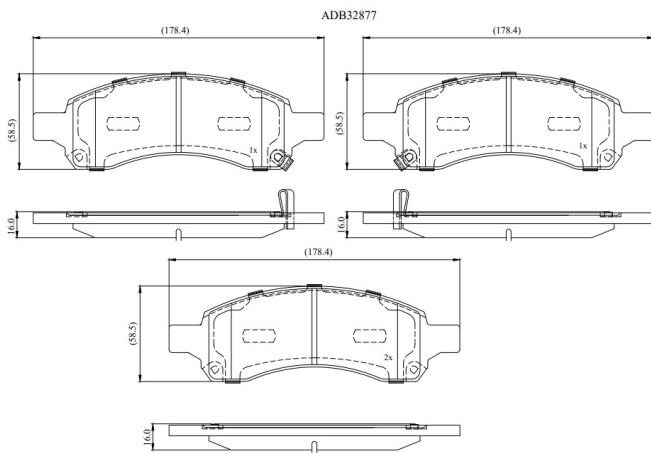

Make: SATURN

Model: TRUCK

Part Number: ADB32877

Vehicle Manufacturing/Engine:

Specifications

Fitting Position	:	Front
Model Date	:	07-Oct
Or. Caliper	:	
WVA	:	

FMSI	:	8410-D1169A
Length	:	178.4
Width	:	58.5
Thickness	:	16