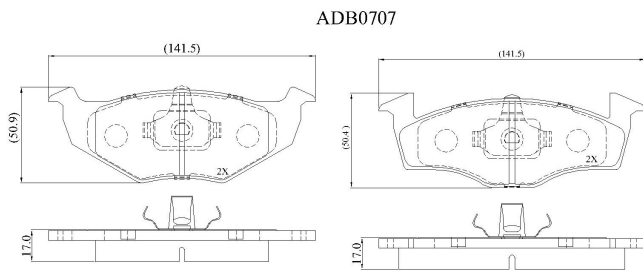

Make: SKODA

Model: Cube Van

Part Number: ADB0707

Vehicle Manufacturing/Engine:

Specifications

Fitting Position	:	Front
Model Date	:	01/98->
Or. Caliper	:	Ate/VW
WVA	:	21866
FMSI	:	

Length	:	141.5
Width	:	50.9/50.4
Thickness	:	17