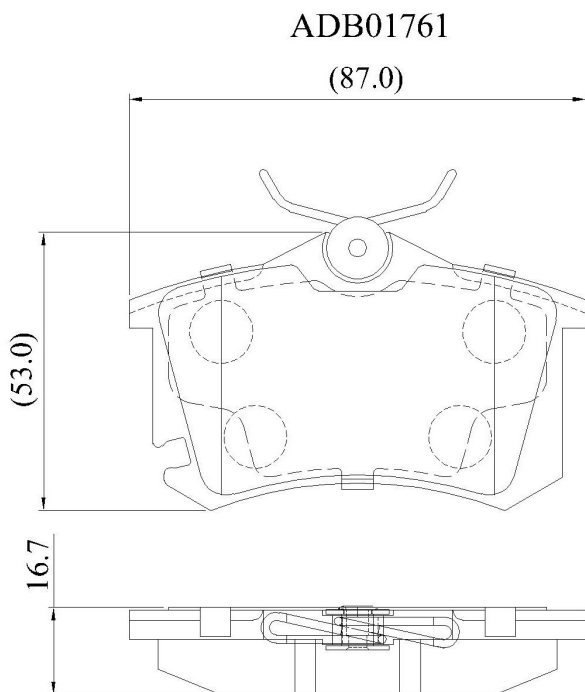

Make: SKODA

Model: Fabia Combi

Part Number: ADB01761

Vehicle Manufacturing/Engine:

Specifications

Fitting Position	:	Rear
Model Date	:	01/07->
Or. Caliper	:	Lucas
WVA	:	23554
FMSI	:	
Length	:	87
Width	:	53
Thickness	:	16.7